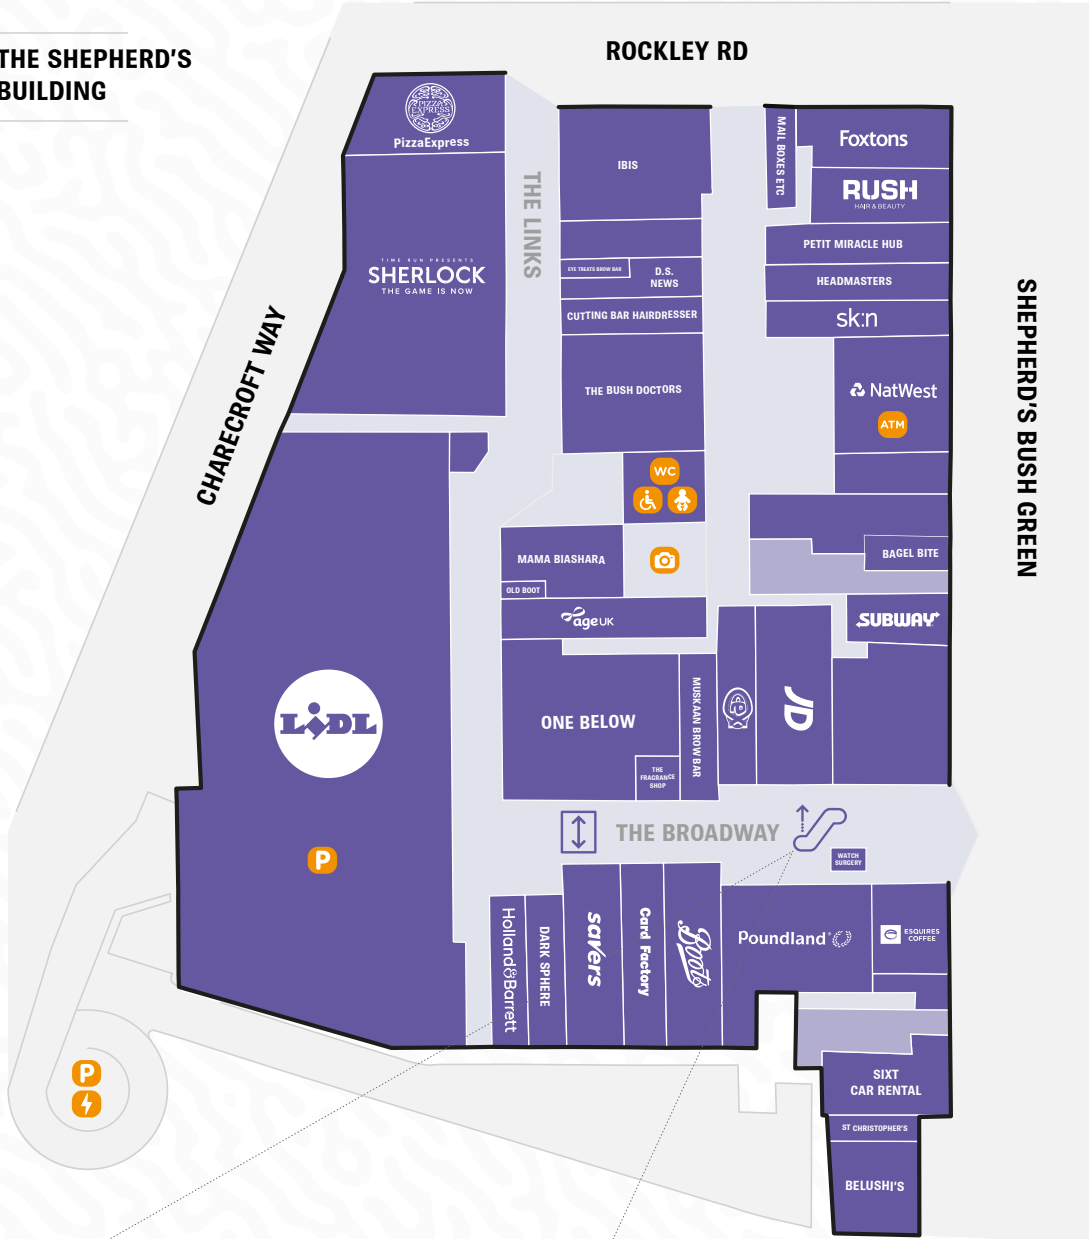

GROUND FLOOR

THE SHEPHERD'S BUILDING

KEY

- Cashpoint
- Car Park
- Public Toilet
- Accessible Toilet
- Baby Change
- Photobooth
- Electric Charge Point
- Escalator
- Elevator

LEISURE

- Dark Sphere
- Fitness First
- Ibis hotel
- Sherlock: The Game Is Now
- Vue cinema

FOOD & DRINK

- Aroma
- Bagel Bite
- Belushi's
- Esquires Coffee
- Lidl
- PizzaExpress
- Subway
- The Central Bar Wetherspoon

HAIR & BEAUTY

- Cutting Bar
- Eye Treats Brow & Beauty Bar
- Headmasters
- Muskaan Brow Bar
- Rush Hair
- Sk:n Clinic

FASHION

- JD Sports
- Mama Biashara

RETAIL

- Age UK
- Boots
- Card Factory
- CEX
- DS News
- Foxtons
- Holland & Barrett
- One Below
- Petit Miracle Hub
- Petit Miracle Interiors
- Poundland
- Savers
- The Fragrance Shop
- Watch Surgery